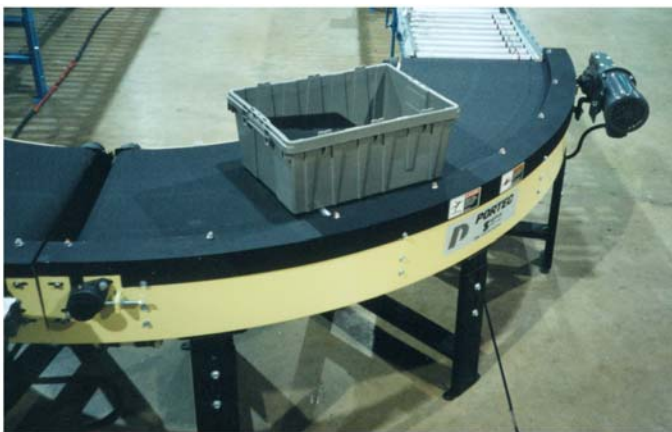

Spiral-Lift® Belt Conveyor

Portec SG Belt Power Curve

**U.K. SALES OFFICE:**

**PORTEC INTERNATIONAL LTD.**

Tel.: +44(0) 116 224 3698

Fax: +44(0) 116 224 3698

E-mail: jimhempstock@portecgroup.fsnet.co.uk

**GERMAN SALES OFFICE:**