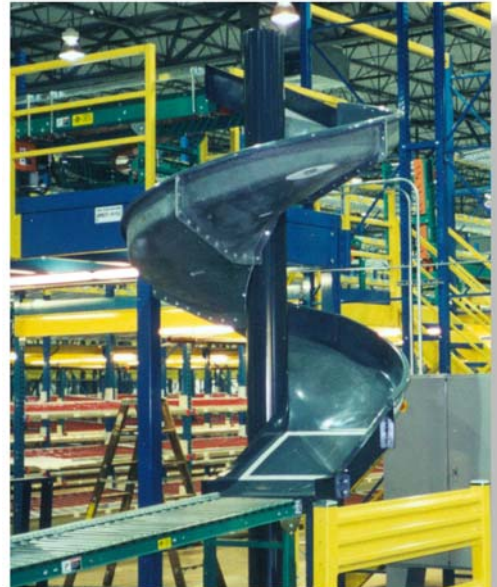

Tel.: +1(719) 275-7471

Fax: +1(719) 269-3750

E-mail: sales@portec.com

Web: www.portec.com

Portec conveyors begin where the straight conveyor ends...

ChuteMaster® Fiberglass Spiral Chute

Angle-Flo® Belt Merge Conveyor