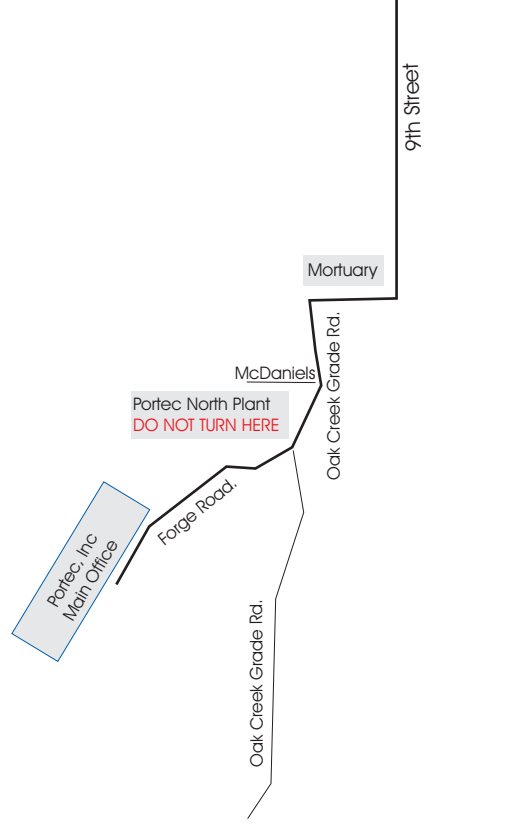

Portec North Plant
DO NOT TURN HERE

Portec, Inc
Main Office