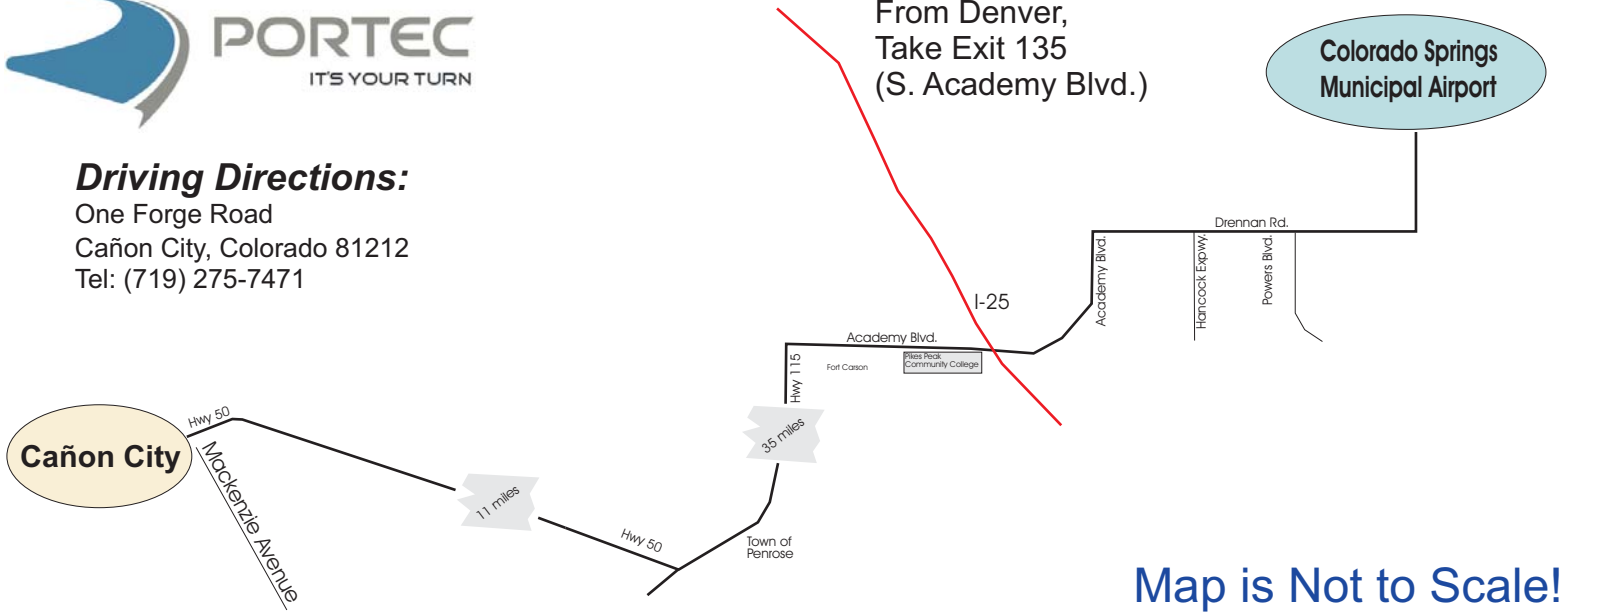

From Denver,  
Take Exit 135  
(S. Academy Blvd.)

**Driving Directions:**

One Forge Road  
Cañon City, Colorado 81212  
Tel: (719) 275-7471

Map is Not to Scale!

**From Denver**, take Interstate 25 to exit 135 (South Academy Blvd. Exit). Continue south until you reach the Highway 115 exit.

**From the Colorado Springs Airport**, go west on Drennan Road until you reach Academy Boulevard.

At Academy Boulevard turn left (south) and drive approximately 5 miles. You will pass by Interstate-25. Keep going west until you reach the Highway 115 exit.

**From Denver & the Colorado Springs Airport**  
From South Academy Boulevard, take the Highway 115 exit (south). You will drive for approximately 35 miles before you reach the town of Penrose.

Drive through Penrose. You will pass a Shell gas station on your left. Right after this gas station will be an exit for Highway 50. Turn right (west) onto Highway 50 and drive for approximately 11 miles.

Turn left (south) on 9th Street and drive up to the top of the hill. At the top of the hill, turn right onto Elm Street. You will see Wilson Mortuary as you approach Elm Street.

After passing the mortuary, take the next left onto Oak Creek Grade Road.